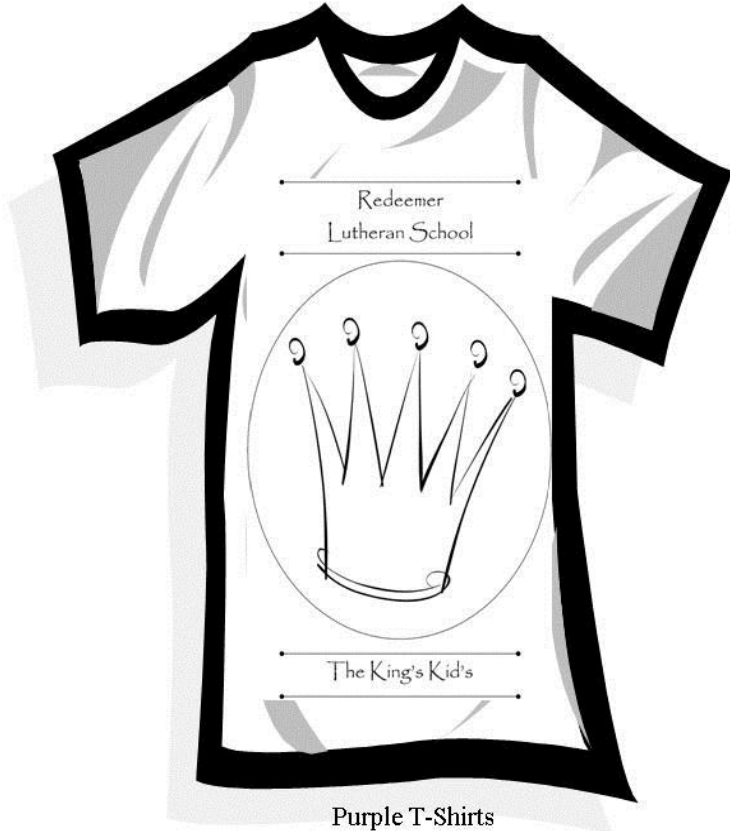

Purple T-Shirts