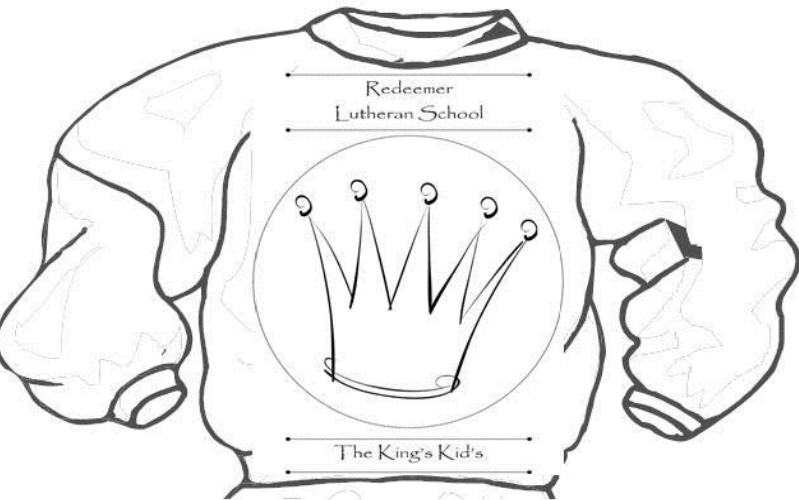

Royal Clothing

Dear Parents,

All Spirit shirts will be purple with gold screen-printing. The spirit t-shirt and sweatshirts will have the logo printed on the front of the shirt and the spirit polo will be screen-printed with our logo on the left pocket area of the shirt.

PRODUCT	PRICE	S	M	L	XL	XXL	TOTAL
SPIRIT YOUTH PURPLE T-SHIRT (S-L)	10.00						
SPIRIT ADULT PURPLE T-SHIRT (S-XL)	10.00						
SPIRIT ADULT PURPLE T-SHIRT (XXL)	12.00						
SPIRIT ADULT PURPLE POLO SHIRT (S-XL)	20.00						
SPIRIT ADULT PURPLE POLO SHIRT (XXL)	22.00						
SPIRIT YOUTH PURPLE SWEATSHIRT (S-XL)	15.00						
SPIRIT ADULT PURPLE SWEATSHIRT (S-XL)	15.00						
SPIRIT ADULT PURPLE SWEATSHIRT (XXL)	17.00						
UNIFORM YOUTH LIGHT BLUE POLO (S-XL)	15.00						
UNIFORM ADULT LIGHT BLUE POLO (S-XL)	20.00						
UNIFORM ADULT LIGHT BLUE POLO (XXL)	22.00						
UNIFORM YOUTH SWEATSHIRT NAVY BLUE (S-XL)	15.00						
UNIFORM ADULT SWEATSHIRT NAVY BLUE (S-XL)	15.00						
UNIFORM ADULT SWEATSHIRT NAVY BLUE (XXL)	17.00						
TOTAL AMOUNT DUE							

Student Name _____ Grade _____

Purple T-Shirts

Purple and Light Blue Polo Shirts

Purple Sweatshirt

Uniform Sweatshirt